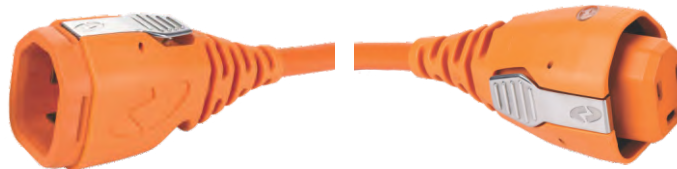

Upgrade Your Boat lift - Safe & Easier-to-Use

Dock Power Source

Mechanical Lock - Dock & Boat

Boat Side Power Source

6 82500 44133 2

SmartPlug Systems, LLC
www.smartplug.com